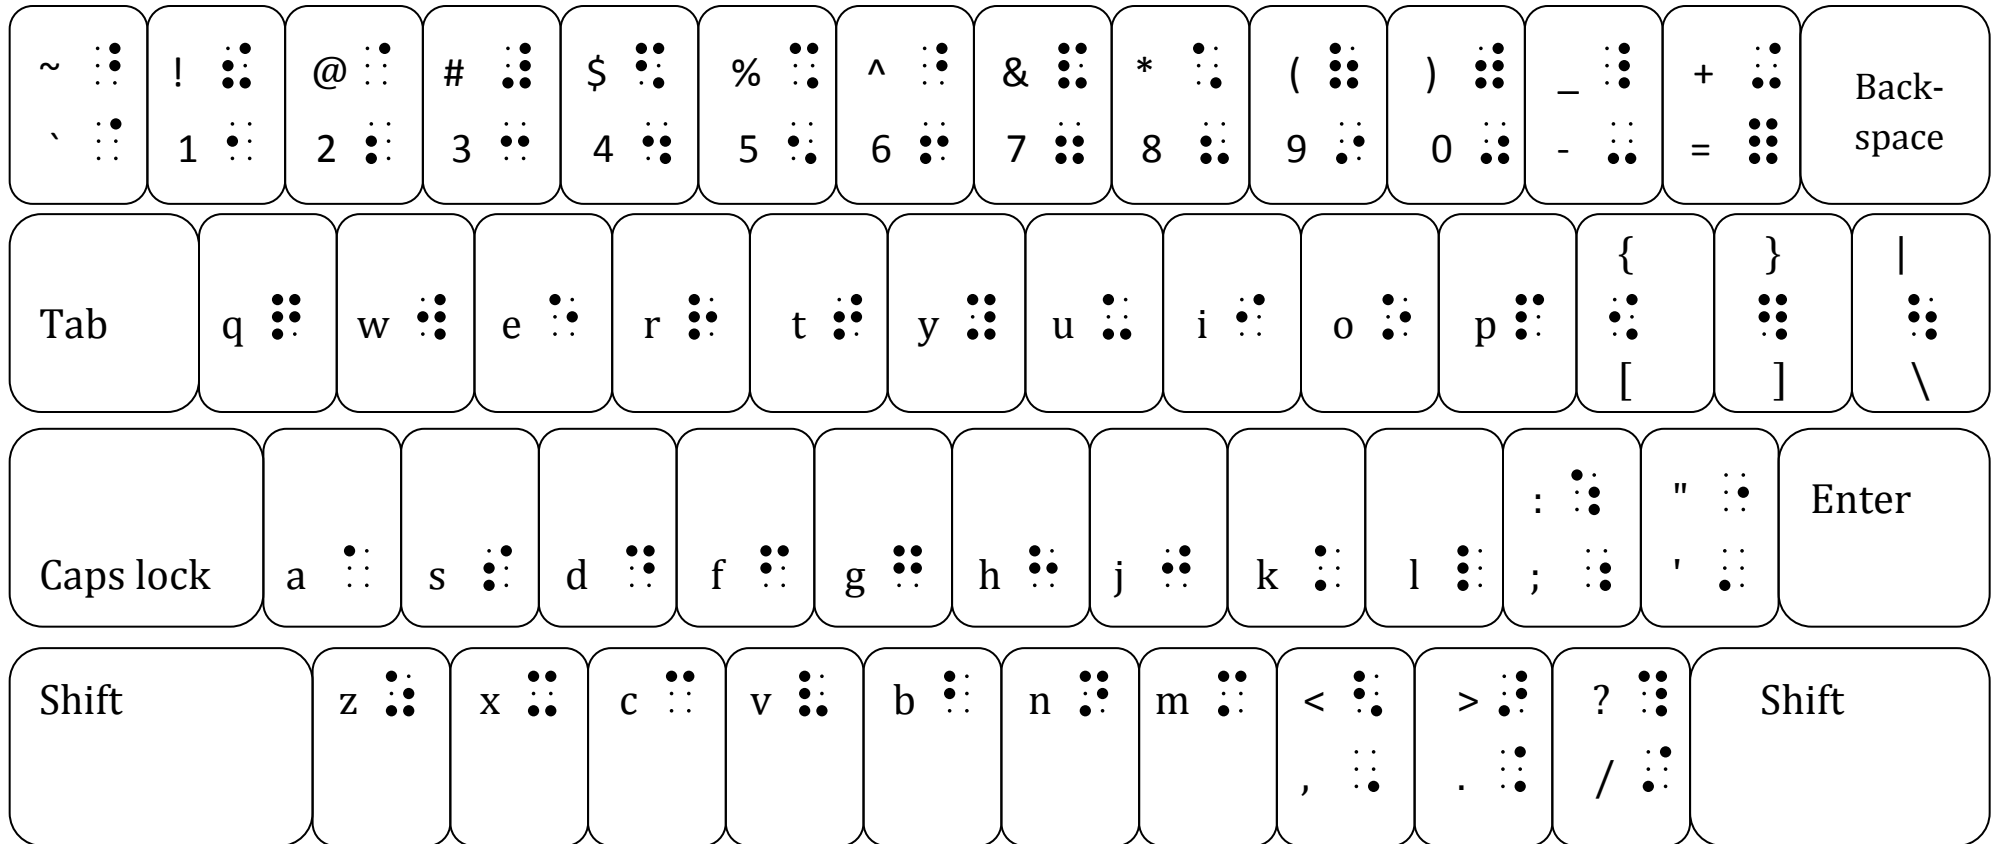

ASCII Keyboard

Taken from <http://www.nationalbraille.org/NBAResources/ASCIIKeyboard/>

Adapted to make braille larger.